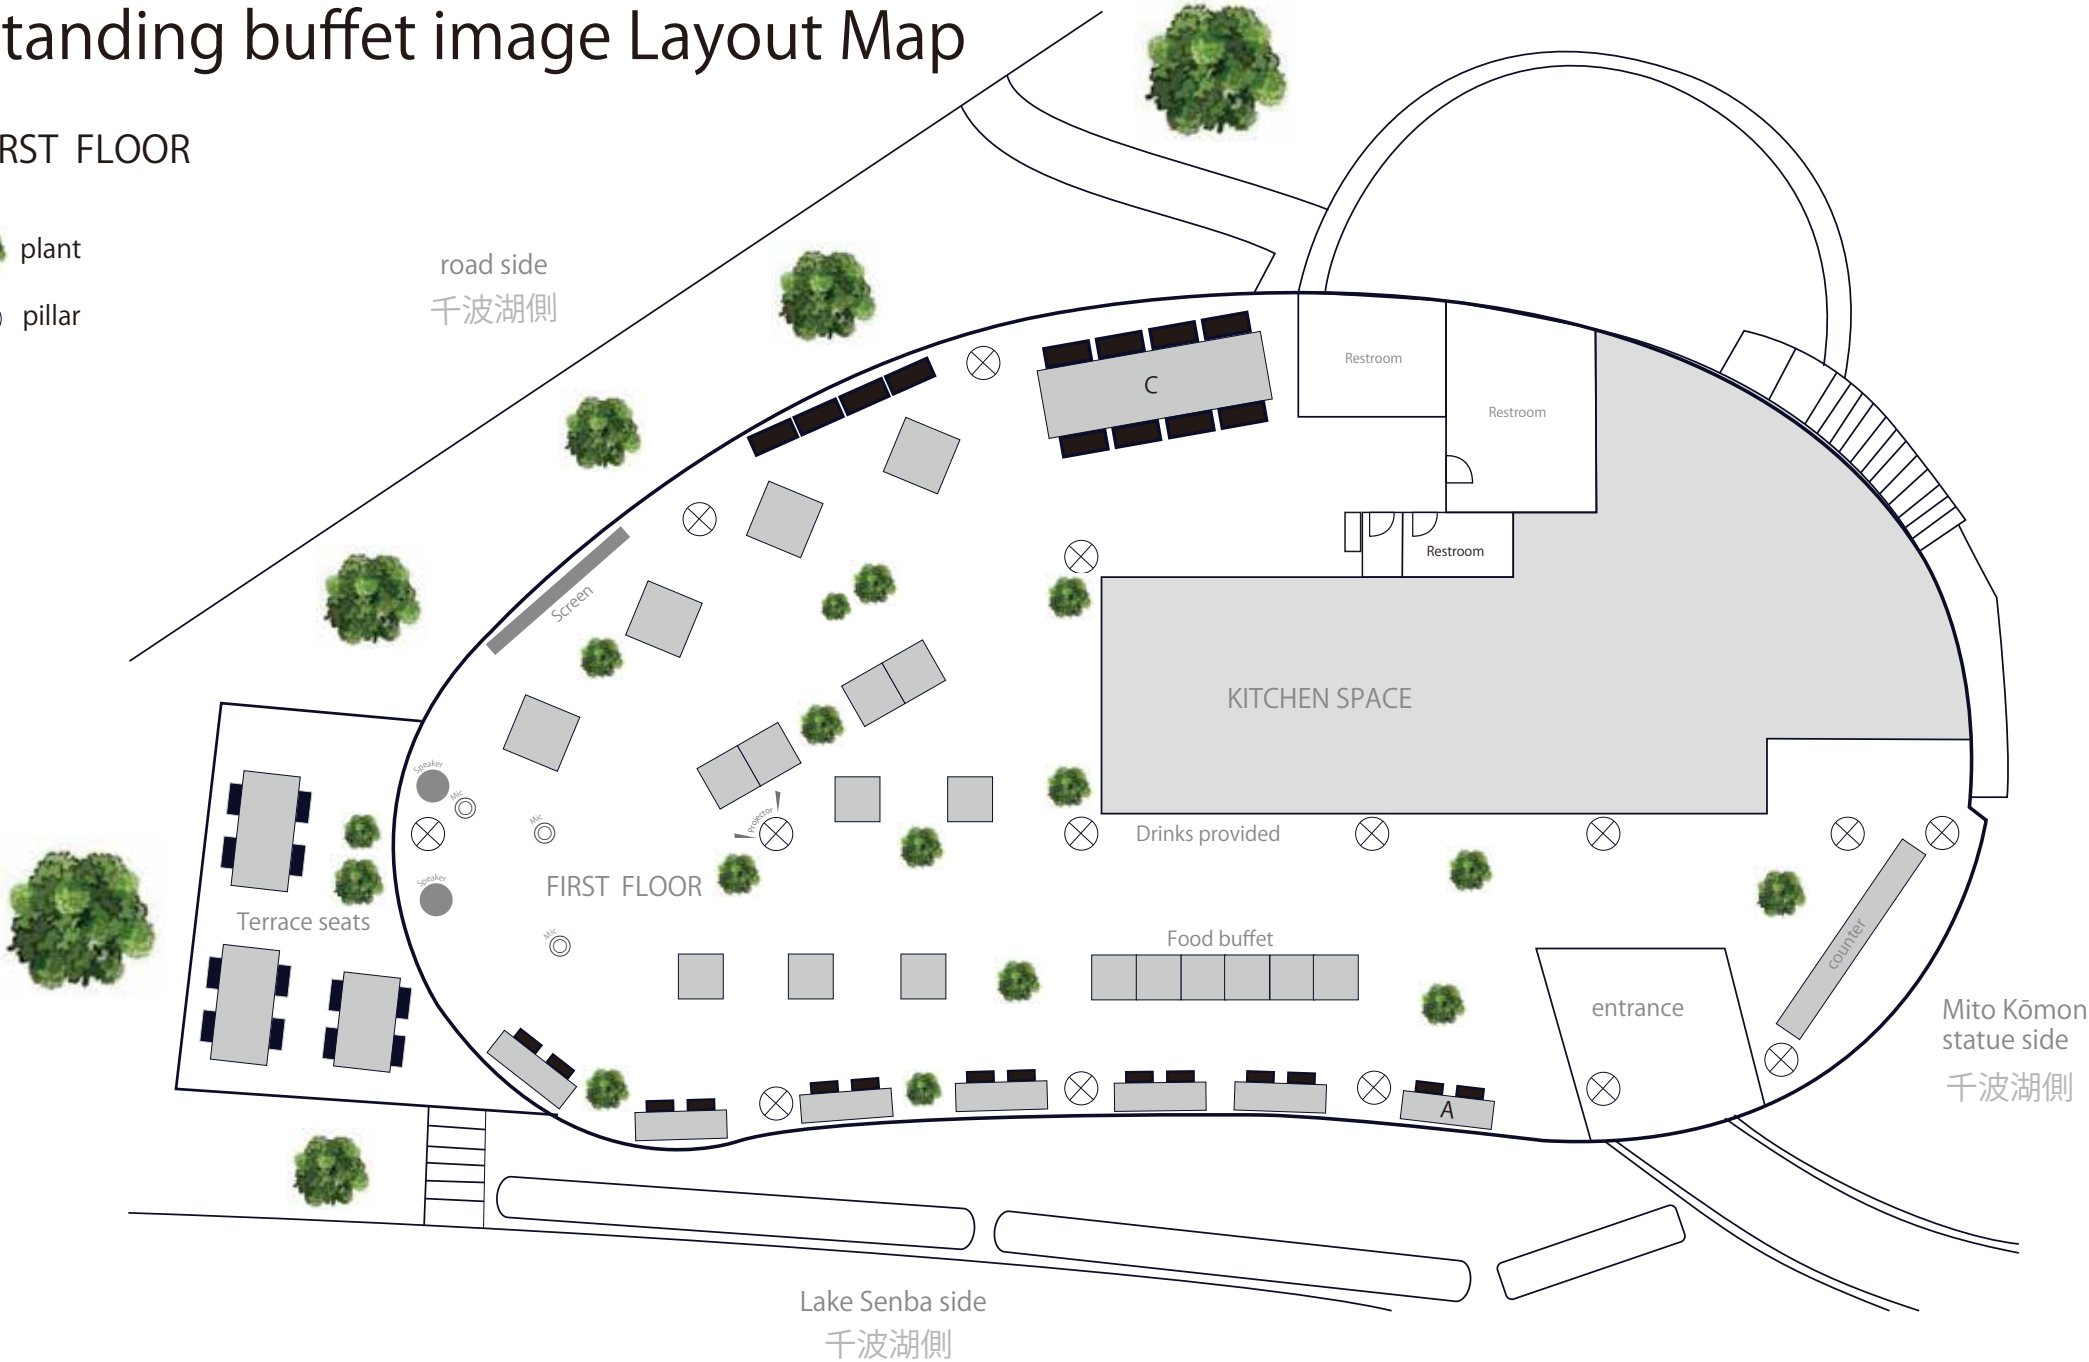

Kōbun Cafe Layout Map

FIRST FLOOR

plant

pillar

Kōbun Cafe

Standing buffet image Layout Map

FIRST FLOOR

-  plant
-  pillar

Lake Senba side
千波湖側

Mito Kōmon
statue side
千波湖側

Kōbun Cafe Layout Map

FIRST FLOOR

plant

pillar